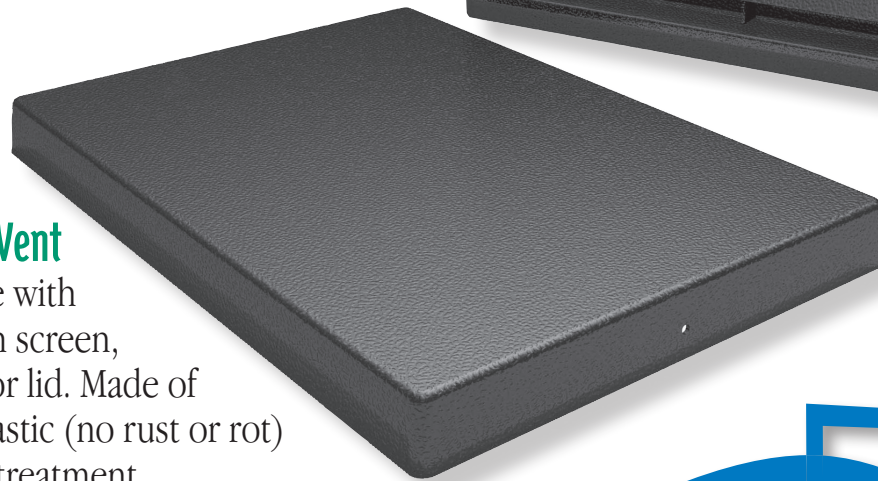

Standard Door/Air Vent

One-piece doorplate with easy to insert vermin screen, fixed louver and door lid. Made of durable PVC/ABS plastic (no rust or rot) with a UV retardant treatment. Quick and easy to install.