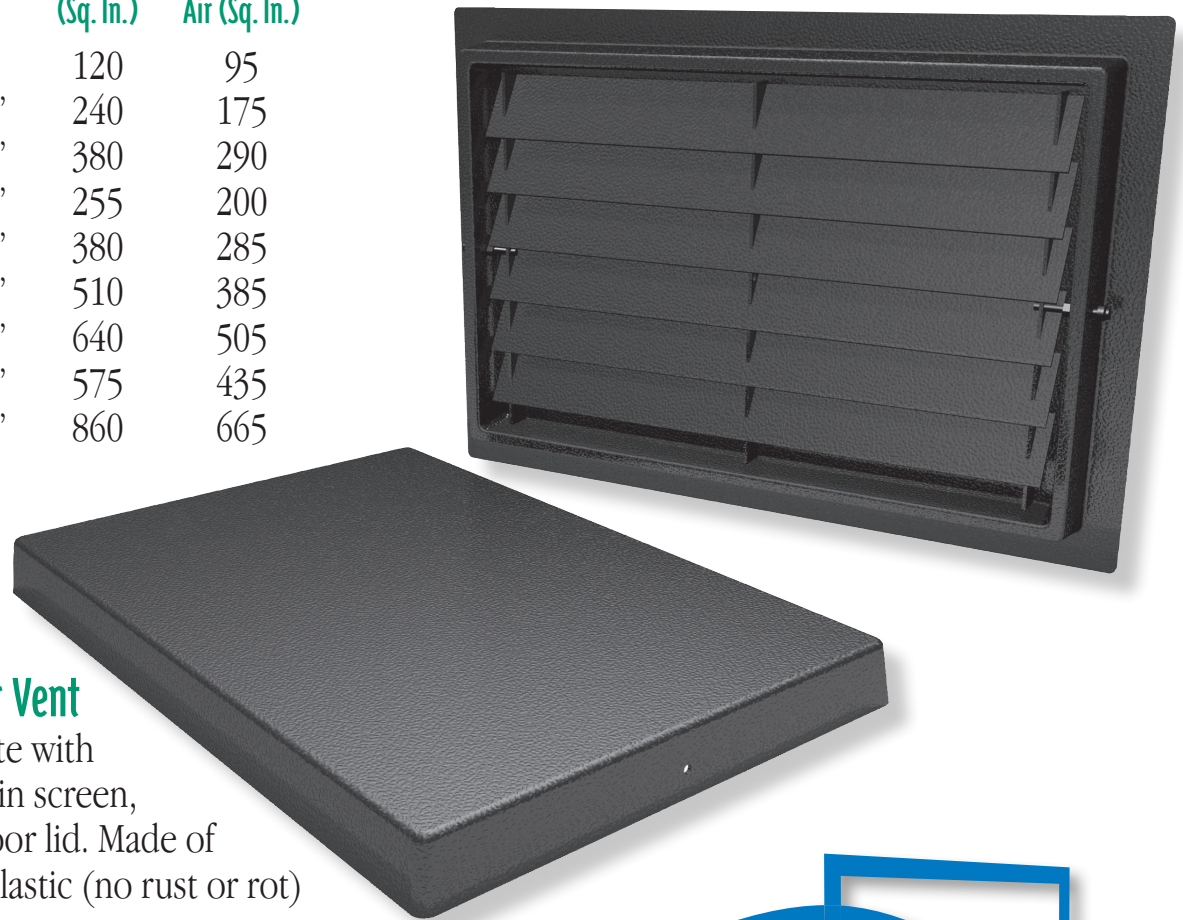

Plastic – No Rust or Rot Crawlspace Door/Air Vent for Homes (New Construction & Replacement)

Easy Access • Modular Use • Can Be Painted

Model Number	Opening Sizes (HxW)	Non Eng. (Sq. In.)	Net-Free Air (Sq. In.)
D0816	8" X 16"	120	95
D1220	12" X 20"	240	175
D1232	12" X 32"	380	290
D1616	16" X 16"	255	200
D1624	16" X 24"	380	285
D1632	16" X 32"	510	385
D2032	20" X 32"	640	505
D2424	24" X 24"	575	435
D2436	24" X 36"	860	665

Standard Door/Air Vent

One-piece doorplate with easy to insert vermin screen, fixed louver and door lid. Made of durable PVC/ABS plastic (no rust or rot) with a UV retardant treatment. Quick and easy to install.

ventilation

**Crawl Space
Door Systems**
INCORPORATED

*Plastic Crawlspace Doors & Vents
Plastic Crawlspace Louvers/Screens
Plastic FEMA Flood Vents*

3700 Shore Drive, Virginia Beach, VA 23455
757.363.0005 • 1.800.230.9598 • www.crawlspacedoors.com